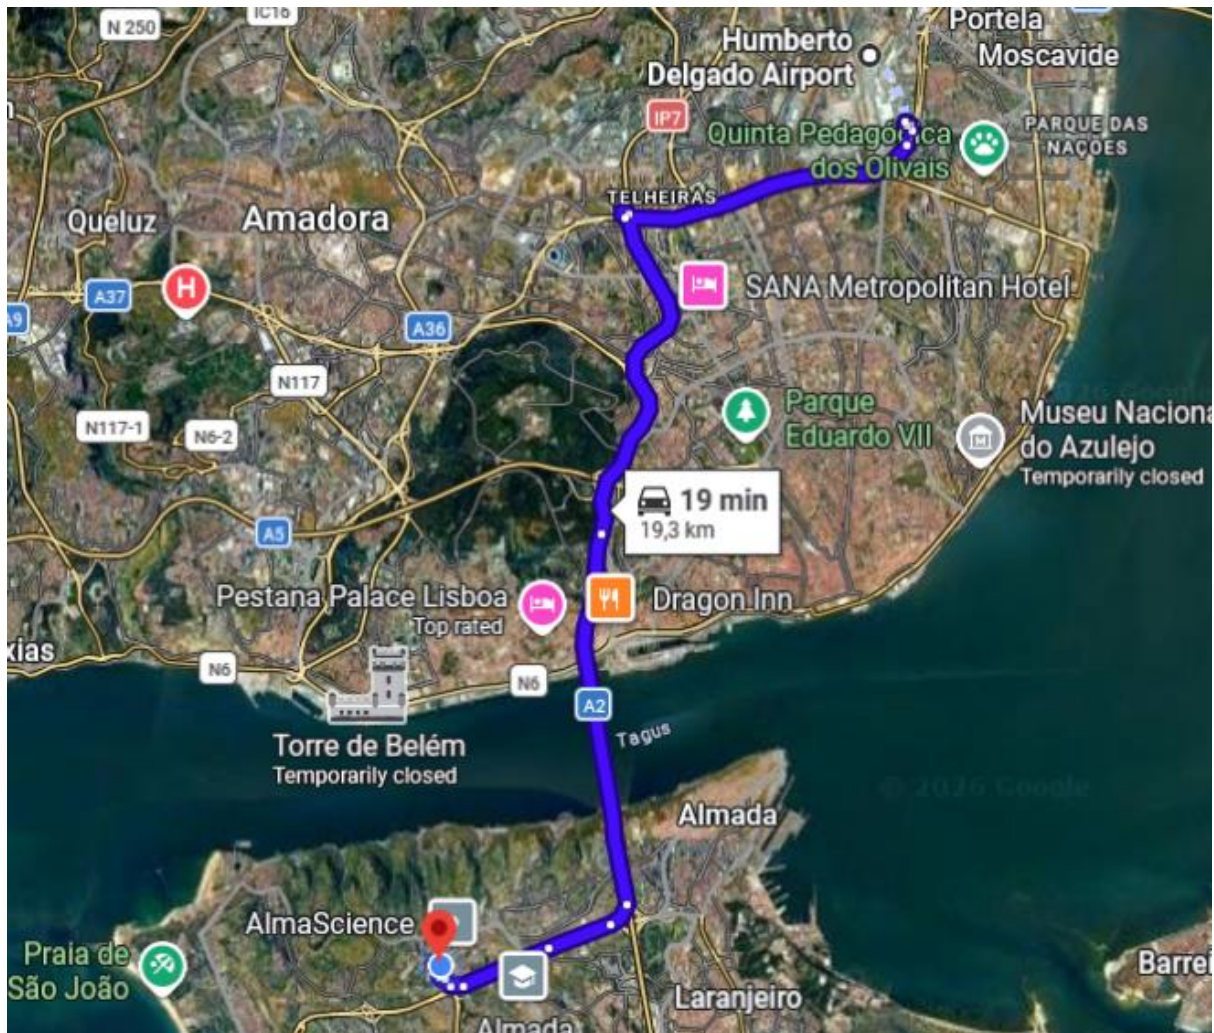

## Venue

UNINOVA is located in Nova School of Science and Technology Campus, in Almada, with a privileged view over Lisbon and the Tagus estuary, the NOVA FCT Campus offers a unique environment for learning, research, and academic life. Its central location and accessibility ensure proximity to all the essential resources for the academic and personal development of the university community.

### Public transport schedules and routes:

Metro - [MTS](#)

Train - [Fertagus](#), [CP](#)

Bus- [Carris Metropolitana](#), [Carris](#)

Boat- [Transtejo](#)

### From Airport to the Campus by:

#### Car

Follow the directions to "A2 Sul". Cross the "25 de Abril" bridge towards the south ("Sul"), take the first exit after the bridge, enter the expressway to Caparica (IC20), and follow the sign "Universidade".